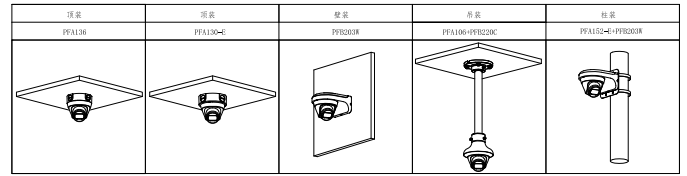

Entry Series | DH-IPC-HDW1230T1-S5

Environment

Operating Conditions	-40°C to +60°C (-40°F to +140°F)/less than ≤ 95%
Storage Temperature	-40°C to +60°C (-40°F to +140°F)
Protection	IP67

Structure

Casing	Inner core: Metal + Plastic Cover: Plastic Decoration ring: Plastic Pedestal: Plastic
Product Dimensions	85.5 mm × Φ109 mm (3.4" × Φ4.3")
Net Weight	0.24 kg (0.5 lb)
Gross Weight	0.37 kg (0.8 lb)

Ordering Information

Type	Part Number	Description
2MP Camera	DH-IPC-HDW1230T1P-S5	2MP Entry IR Fixed Focal Eyeball Network Camera,PAL
	DH-IPC-HDW1230T1N-S5	2MP Entry IR Fixed Focal Eyeball Network Camera,NTSC
Accessories (optional)	PFA136	Junction Box
	PFA130-E	Junction Box
	PFB203W	Wall Mount
	PFA106	Mount Adapter
	PFB220C	Celling Mount
	PFA152-E	Pole Mount
	PFM321D	DC12V1A Power Adapter
	LR1002-1ET/1EC	Single-port Long Reach Ethernet over Coax Extender
	PFM900-E	Integrated Mount Tester