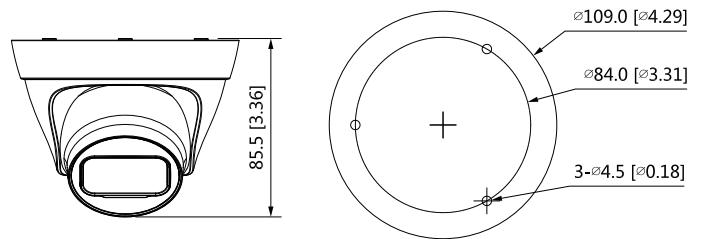

Dimensions (mm[inch])

Accessories

Optional:

<https://www.connectiplus.com/>